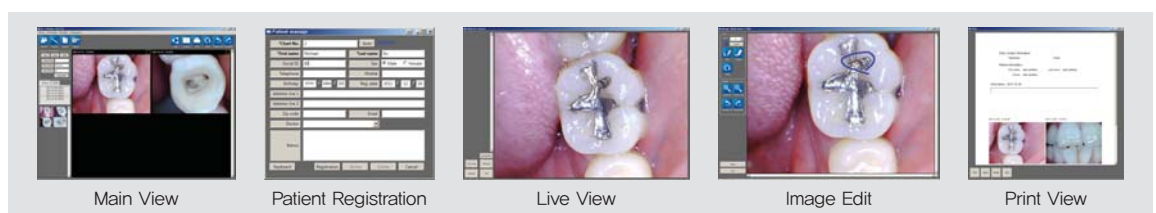

### 3 Minimum System Requirement

PC system:	3.3 Ghz CPU, 4GB RAM
OS:	Windows 7
USB port:	USB 2.0

Upper images are take by real product.

### 4 DrsViewer2

Image Viewer included.

Main View

Patient Registration

Live View

Image Edit

Print View